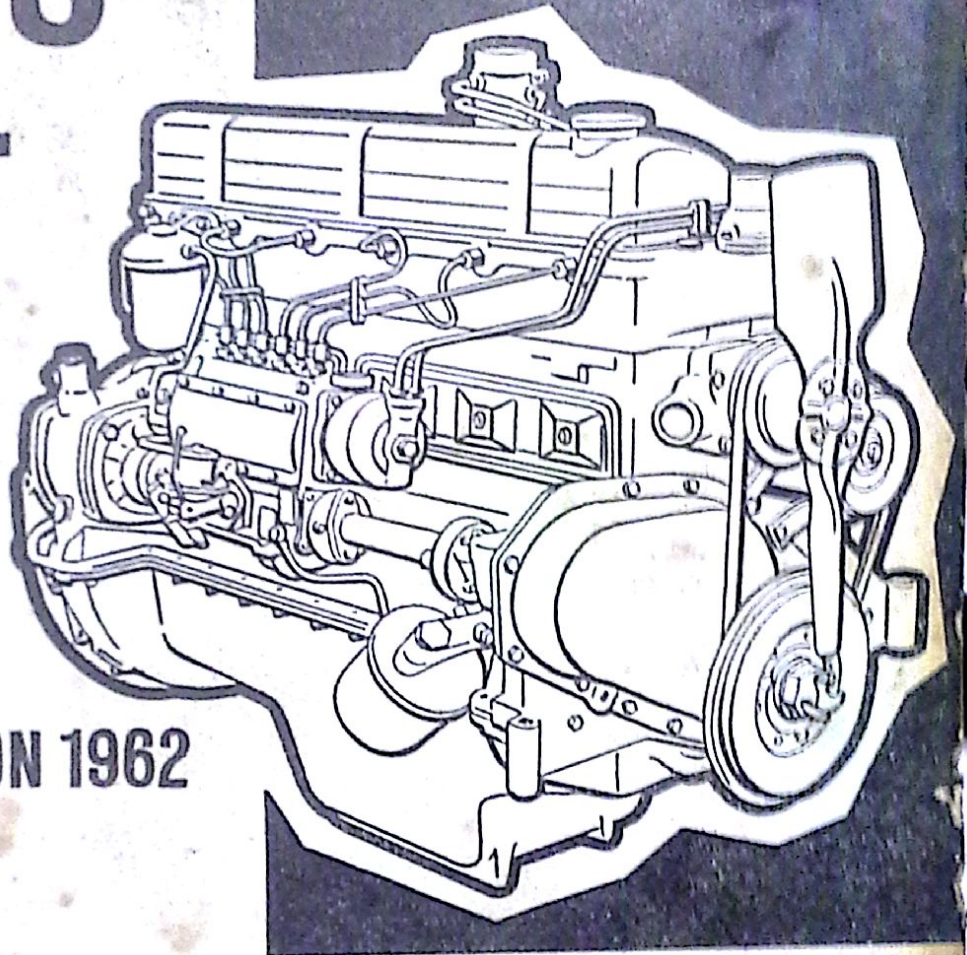

FORD MOTOR COMPANY LTD
PARTS

AVELEY DEPOT • ENGLAND

PARTS LIST

OWNERS EDITION 1962

4 & 6 CYLINDER

Industrial Engines

DIESEL (3811 c.c. & 5416 c.c.) PETROL (3200 c.c. & 4888 c.c.)

G.B.
592E